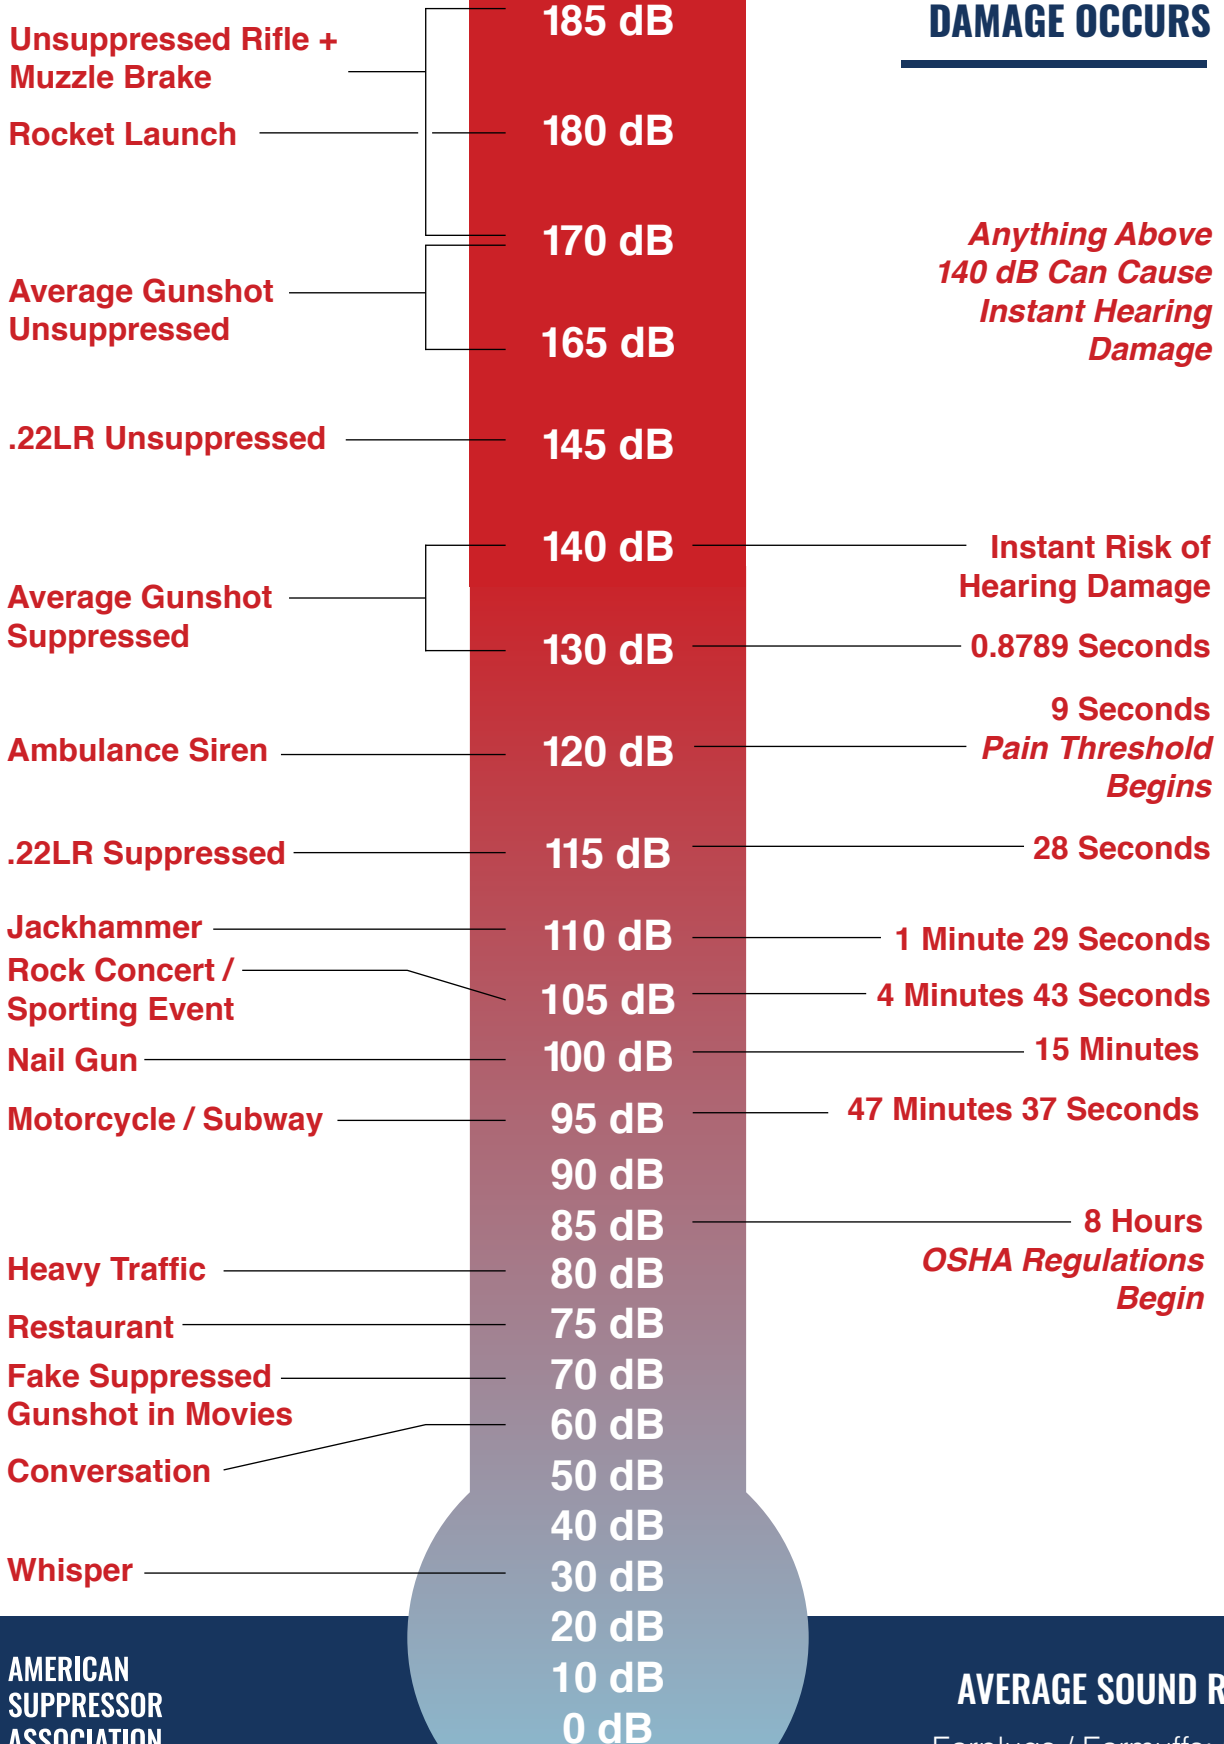

COMMON SOUNDS

DAILY EXPOSURE BEFORE HEARING DAMAGE OCCURS

AMERICAN
SUPPRESSOR
ASSOCIATION

AmericanSuppressorAssociation.com

*Additional information on noise levels and exposure limits can be found through CDC, NIOSH, 3M, or UF Studies

AVERAGE SOUND REDUCTION

Earplugs / Earmuffs: 20 – 35 dB
Suppressors: 20 – 35 dB